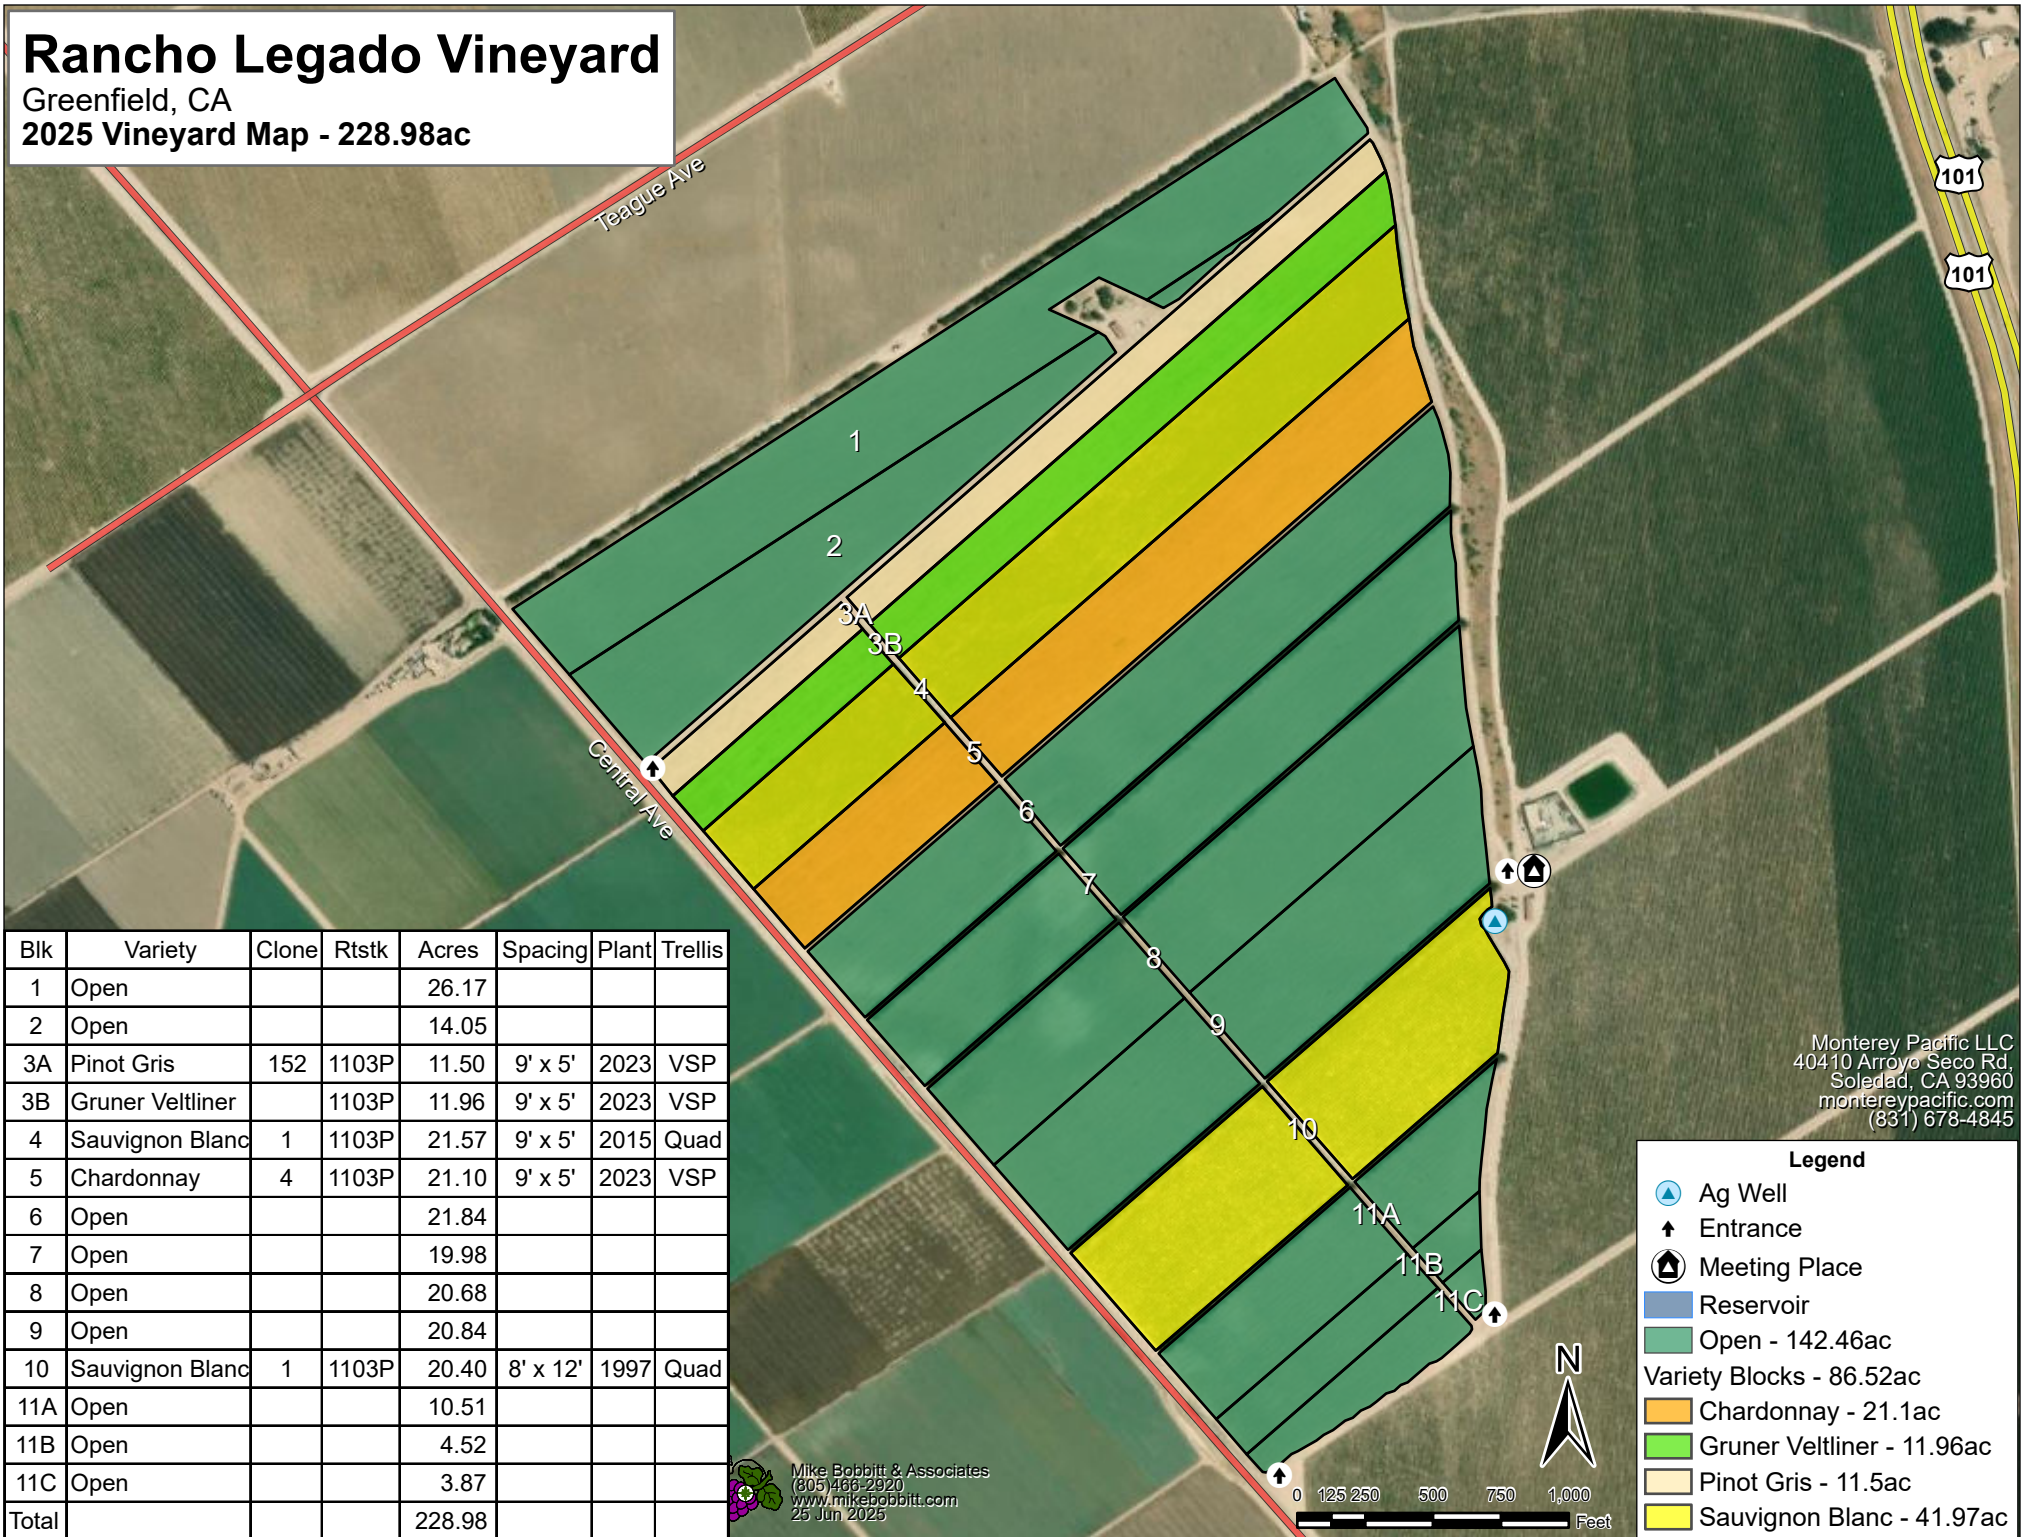

Rancho Legado Vineyard

Greenfield, CA

2025 Vineyard Map - 228.98ac

| Blk | Variety | Clone | Rtstk | Acres | Spacing | Plant | Trellis |
|--------------|-------------------|-------|-------|---------------|----------|-------|---------|
| 1 | Open | | | 26.17 | | | |
| 2 | Open | | | 14.05 | | | |
| 3A | Pinot Gris | 152 | 1103P | 11.50 | 9' x 5' | 2023 | VSP |
| 3B | Gruener Veltliner | | 1103P | 11.96 | 9' x 5' | 2023 | VSP |
| 4 | Sauvignon Blanc | 1 | 1103P | 21.57 | 9' x 5' | 2015 | Quad |
| 5 | Chardonnay | 4 | 1103P | 21.10 | 9' x 5' | 2023 | VSP |
| 6 | Open | | | 21.84 | | | |
| 7 | Open | | | 19.98 | | | |
| 8 | Open | | | 20.68 | | | |
| 9 | Open | | | 20.84 | | | |
| 10 | Sauvignon Blanc | 1 | 1103P | 20.40 | 8' x 12' | 1997 | Quad |
| 11A | Open | | | 10.51 | | | |
| 11B | Open | | | 4.52 | | | |
| 11C | Open | | | 3.87 | | | |
| Total | | | | 228.98 | | | |

Monterey Pacific LLC
 40410 Arroyo Seco Rd.
 Soledad, CA 93960
 montereypacific.com
 (831) 678-4845

Legend

- Ag Well
- Entrance
- Meeting Place
- Reservoir
- Open - 142.46ac
- Variety Blocks - 86.52ac**
- Chardonnay - 21.1ac
- Gruener Veltliner - 11.96ac
- Pinot Gris - 11.5ac
- Sauvignon Blanc - 41.97ac