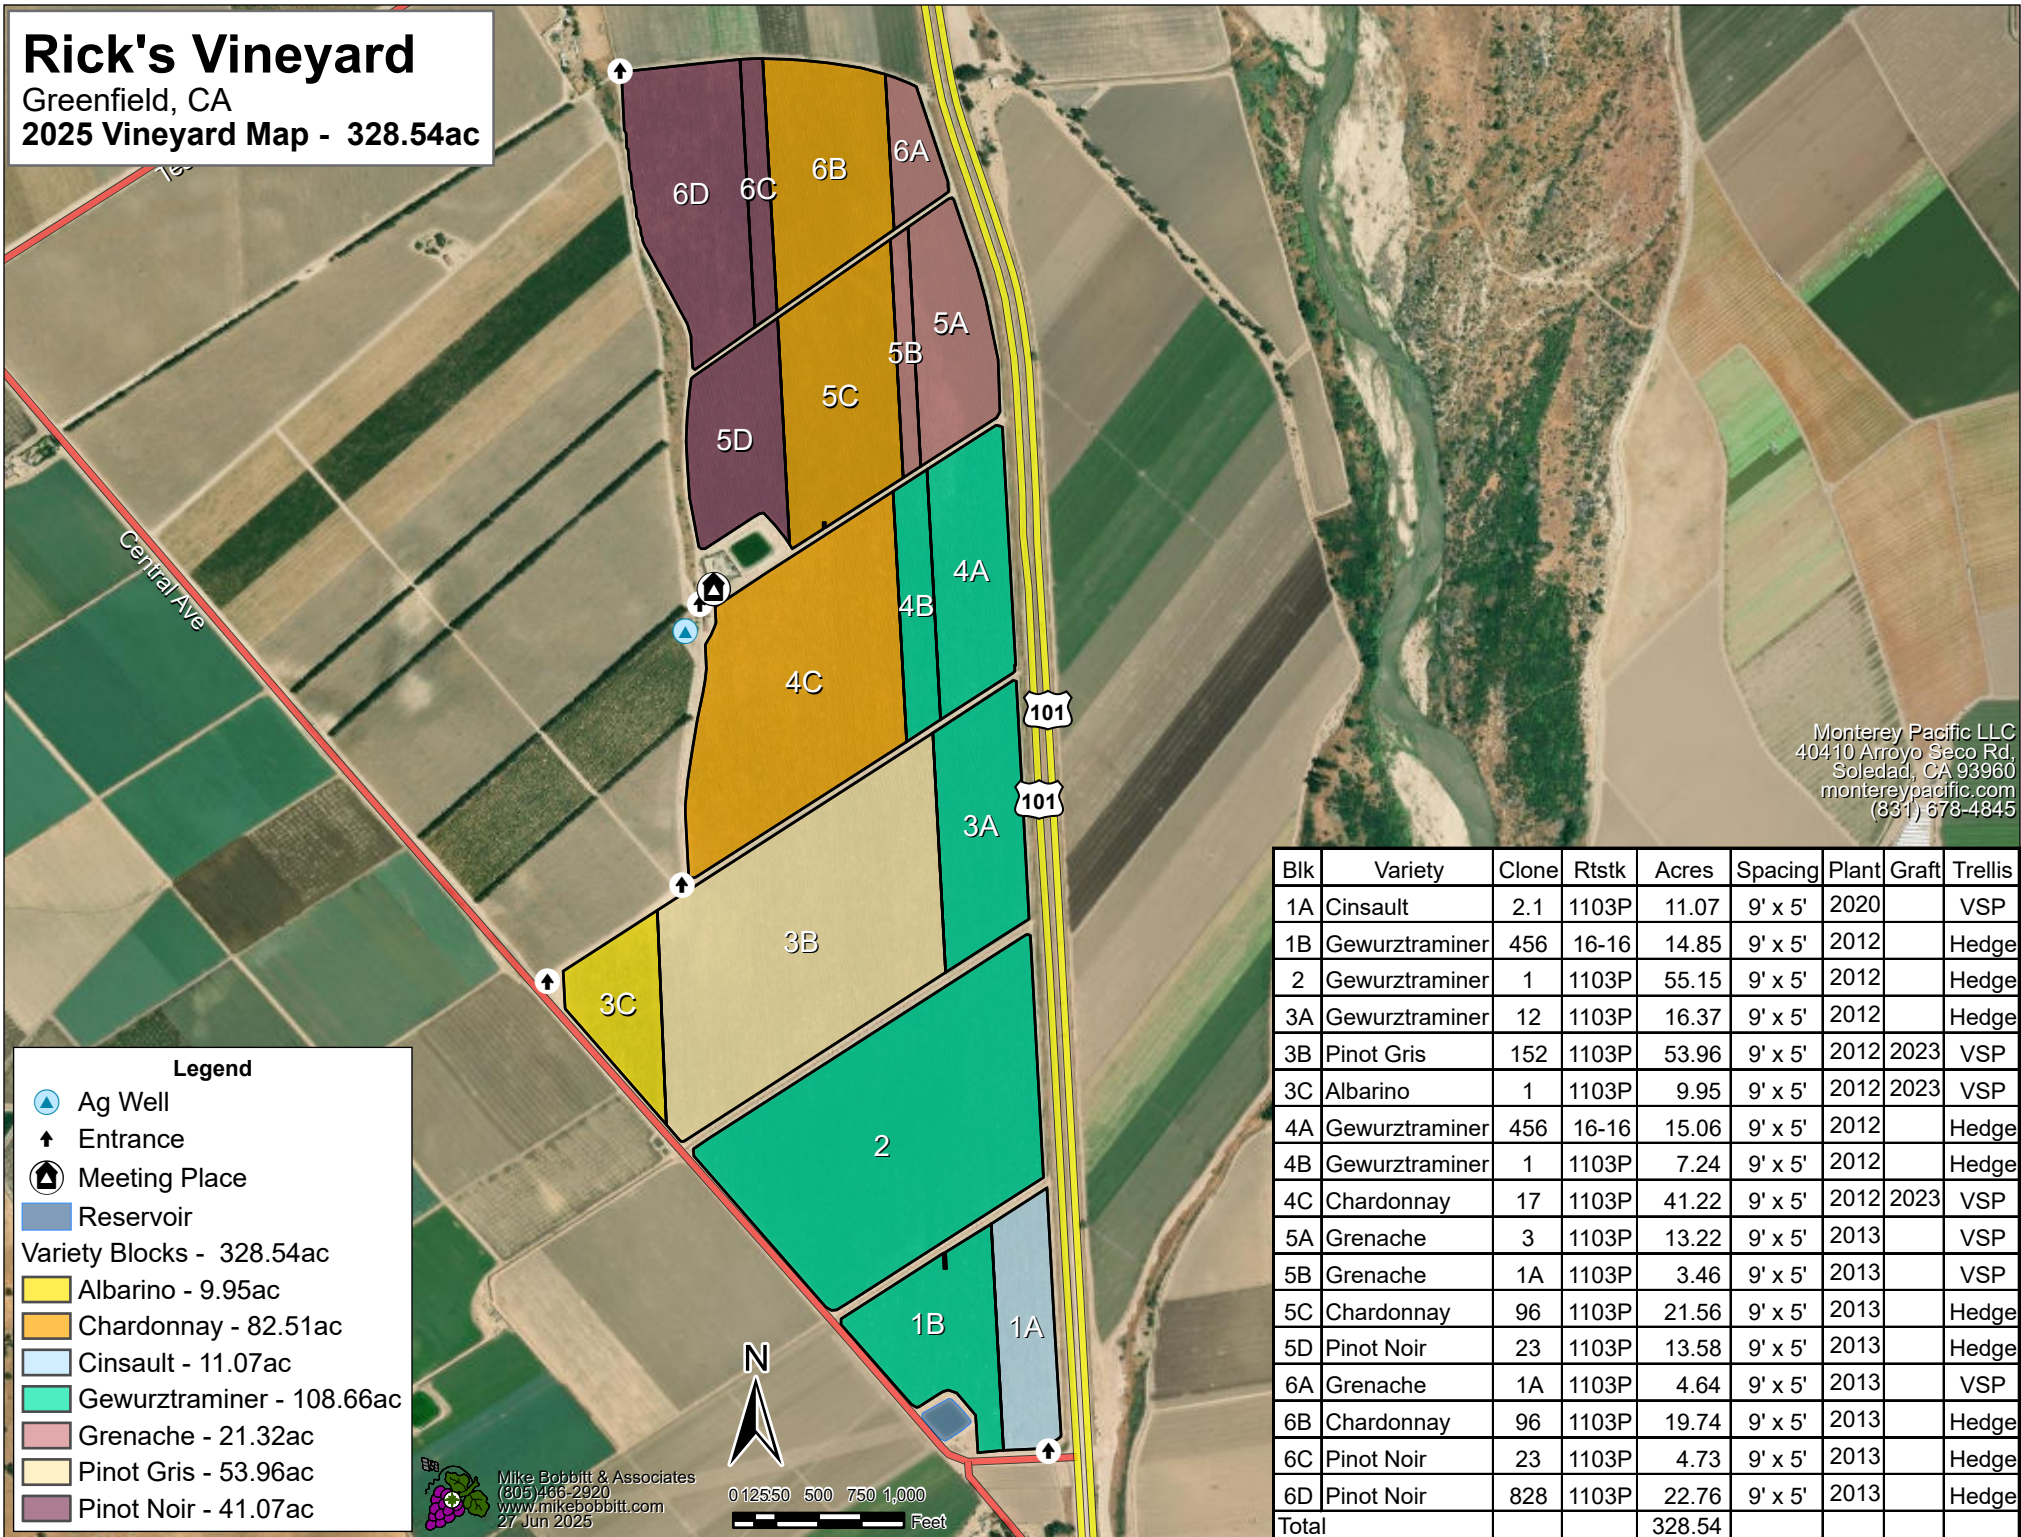

# Rick's Vineyard

Greenfield, CA  
2025 Vineyard Map - 328.54ac

Monterey Pacific LLC  
40410 Arroyo Seco Rd,  
Soledad, CA 93960  
montereypacific.com  
(831) 678-4845

**Legend**

- Ag Well
- Entrance
- Meeting Place
- Reservoir

Variety Blocks - 328.54ac

- Albarino - 9.95ac
- Chardonnay - 82.51ac
- Cinsault - 11.07ac
- Gewurztraminer - 108.66ac
- Grenache - 21.32ac
- Pinot Gris - 53.96ac
- Pinot Noir - 41.07ac

Blk	Variety	Clone	Rtstk	Acres	Spacing	Plant	Graft	Trellis
1A	Cinsault	2.1	1103P	11.07	9' x 5'	2020		VSP
1B	Gewurztraminer	456	16-16	14.85	9' x 5'	2012		Hedge
2	Gewurztraminer	1	1103P	55.15	9' x 5'	2012		Hedge
3A	Gewurztraminer	12	1103P	16.37	9' x 5'	2012		Hedge
3B	Pinot Gris	152	1103P	53.96	9' x 5'	2012	2023	VSP
3C	Albarino	1	1103P	9.95	9' x 5'	2012	2023	VSP
4A	Gewurztraminer	456	16-16	15.06	9' x 5'	2012		Hedge
4B	Gewurztraminer	1	1103P	7.24	9' x 5'	2012		Hedge
4C	Chardonnay	17	1103P	41.22	9' x 5'	2012	2023	VSP
5A	Grenache	3	1103P	13.22	9' x 5'	2013		VSP
5B	Grenache	1A	1103P	3.46	9' x 5'	2013		VSP
5C	Chardonnay	96	1103P	21.56	9' x 5'	2013		Hedge
5D	Pinot Noir	23	1103P	13.58	9' x 5'	2013		Hedge
6A	Grenache	1A	1103P	4.64	9' x 5'	2013		VSP
6B	Chardonnay	96	1103P	19.74	9' x 5'	2013		Hedge
6C	Pinot Noir	23	1103P	4.73	9' x 5'	2013		Hedge
6D	Pinot Noir	828	1103P	22.76	9' x 5'	2013		Hedge
<b>Total</b>				<b>328.54</b>				